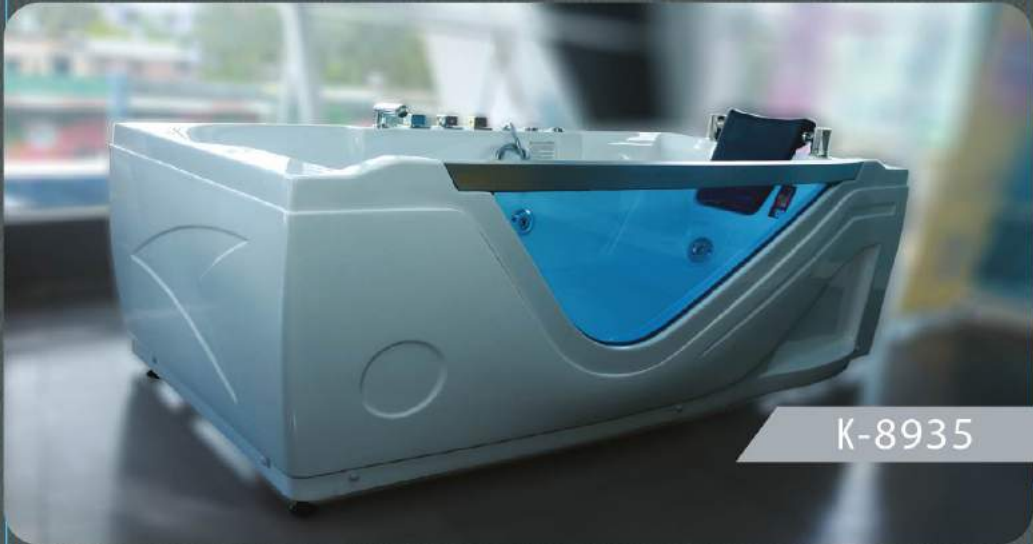

K-8935

BATH TUB