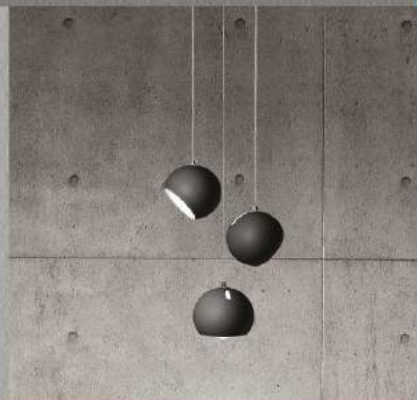

Hanging Lamp

Model : GD-C1815-3

Size : D: 350mm, Single Lampshade

D: 200mm, H: 165mm

Material : Metal

Color : Pink, Yellow, Green, Blue,
White, Coffee, Black, Grey

Watt, Bulb, With/No : 110V, 220V,
1*GU10 Without